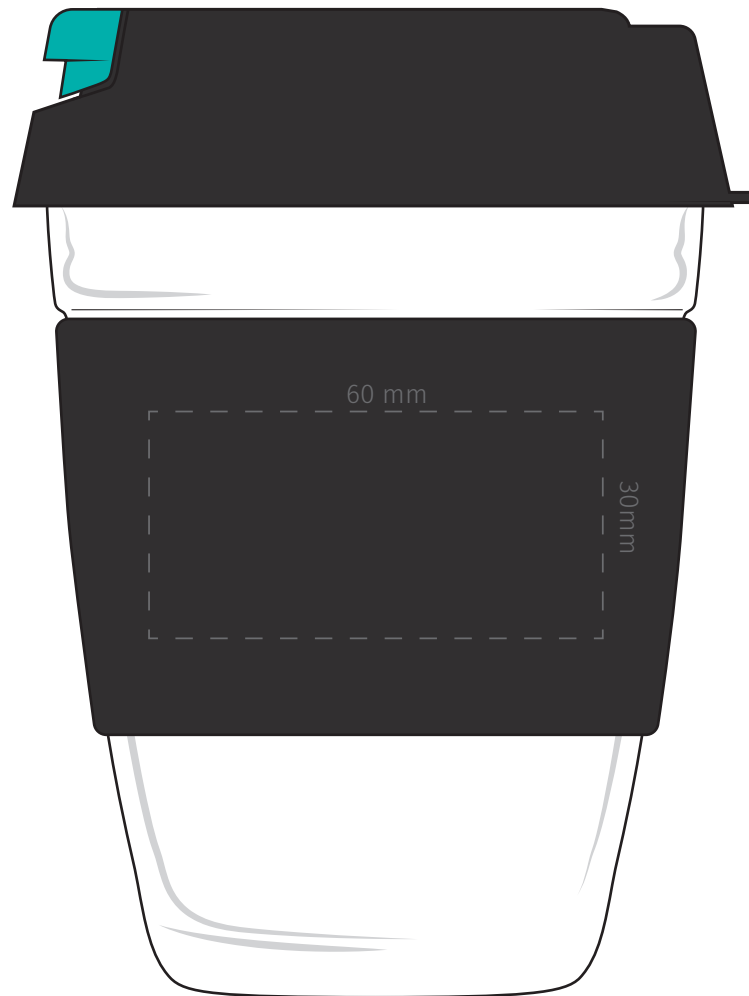

**TEMPLATE:**  
■ GLASS KARMA KUP

BRANDING - Pad

Max branding area 60 x 30mm

Item shown at 100% actual size when viewed on A4 paper

**TEMPLATE:**

■ GLASS KARMA KUP

BRANDING - Pad

Max branding area 60 x 30mm

Item shown at 100% actual size when viewed on A4 paper