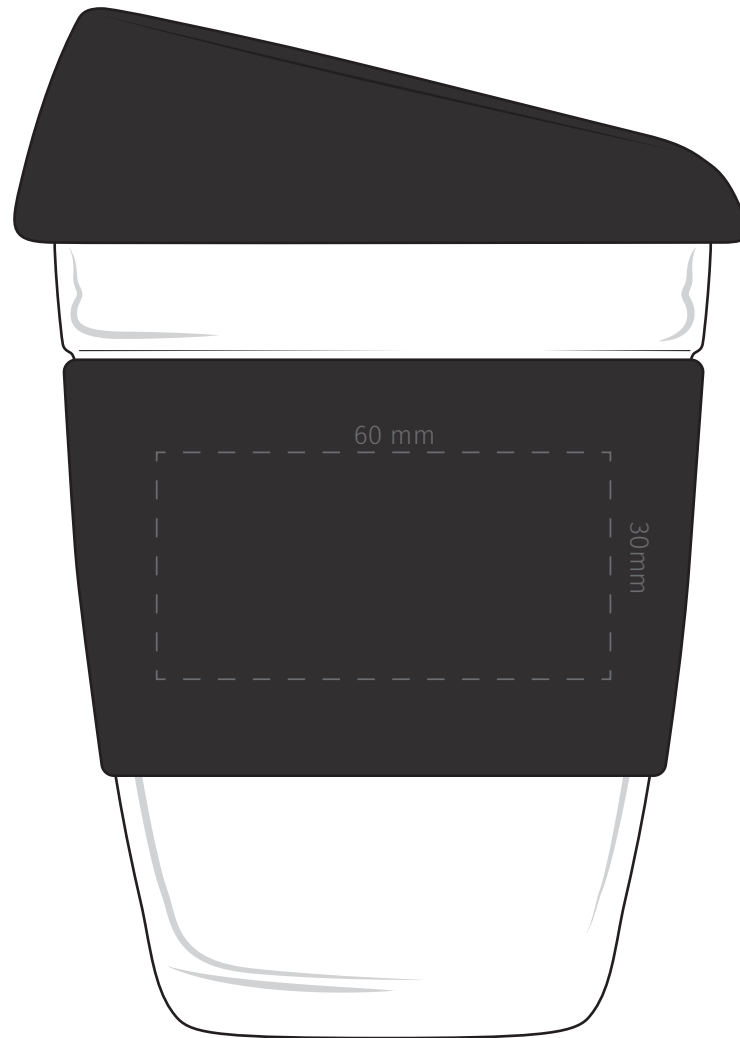

**TEMPLATE:**  
■ GLASS KARMA KUP

BRANDING - Pad

Max branding area 60 x 30mm

Item shown at 100% actual size when viewed on A4 paper

**TEMPLATE:**

■ GLASS KARMA KUP

BRANDING - Pad

Max branding area 60 x 30mm

Item shown at 100% actual size when viewed on A4 paper